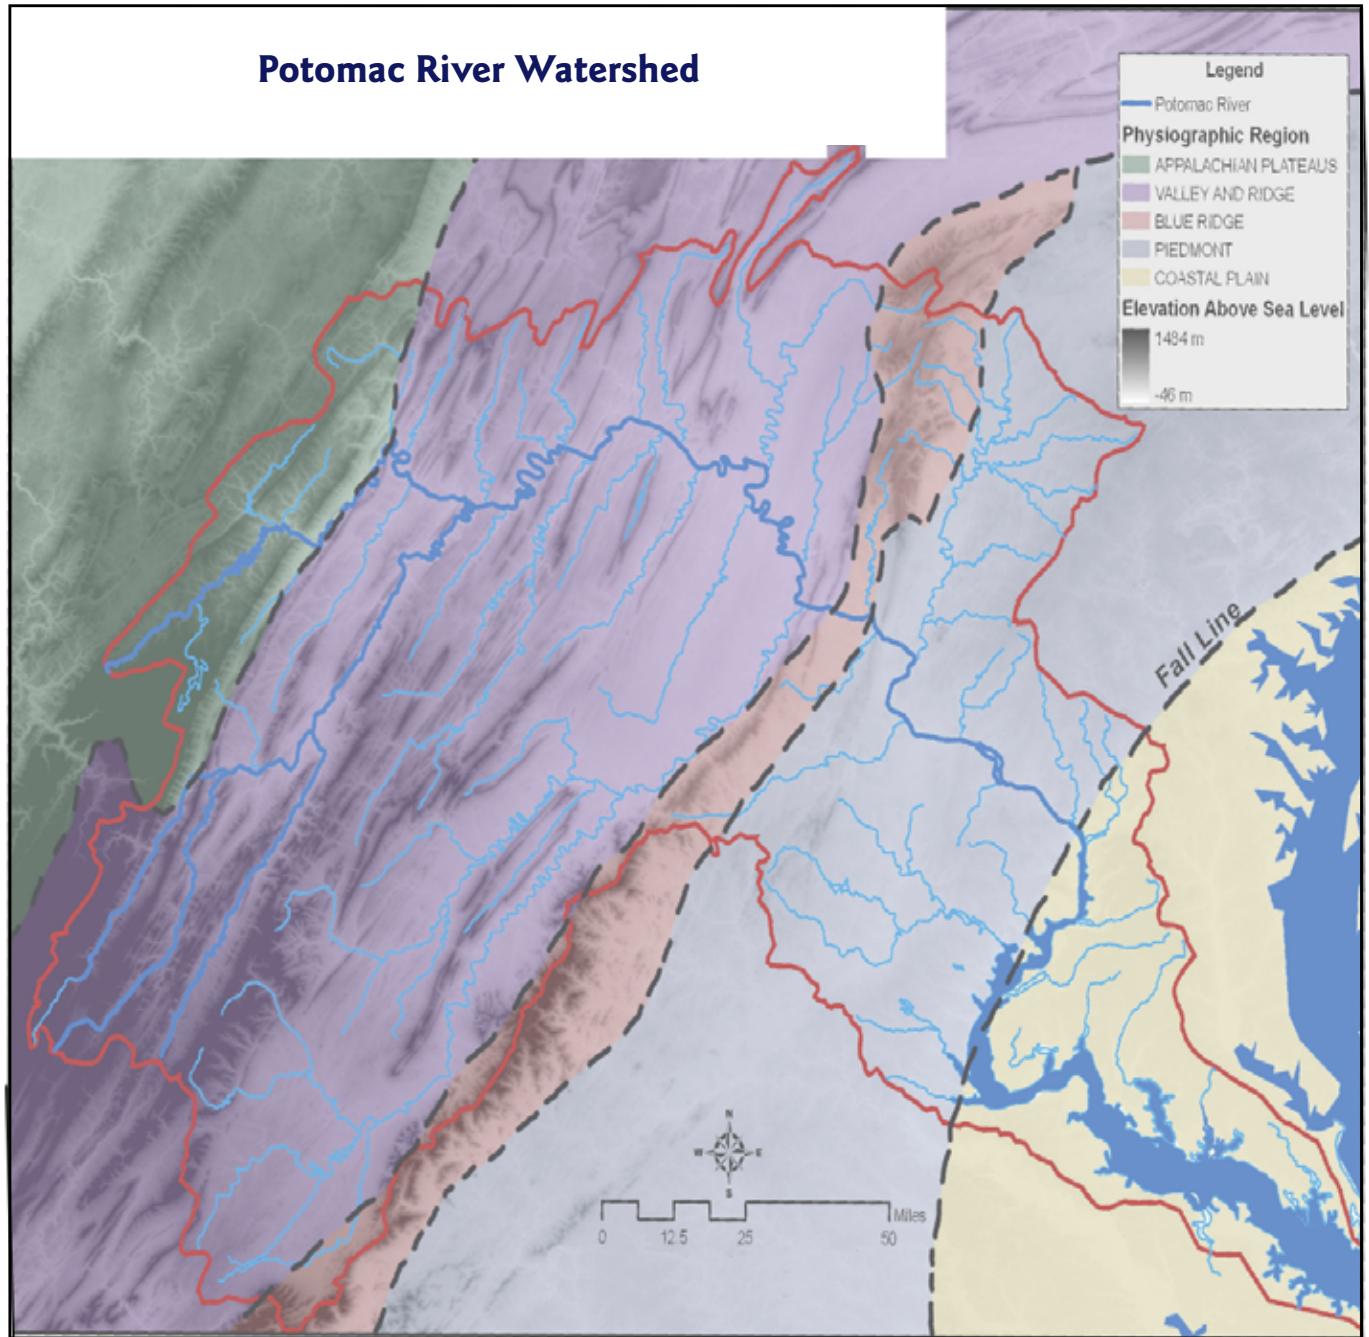

Elevation and Physiographic Regions of the Potomac River Watershed

Produced by Eliza Cava
for Growing Native (c) 2007
1:1,500,000