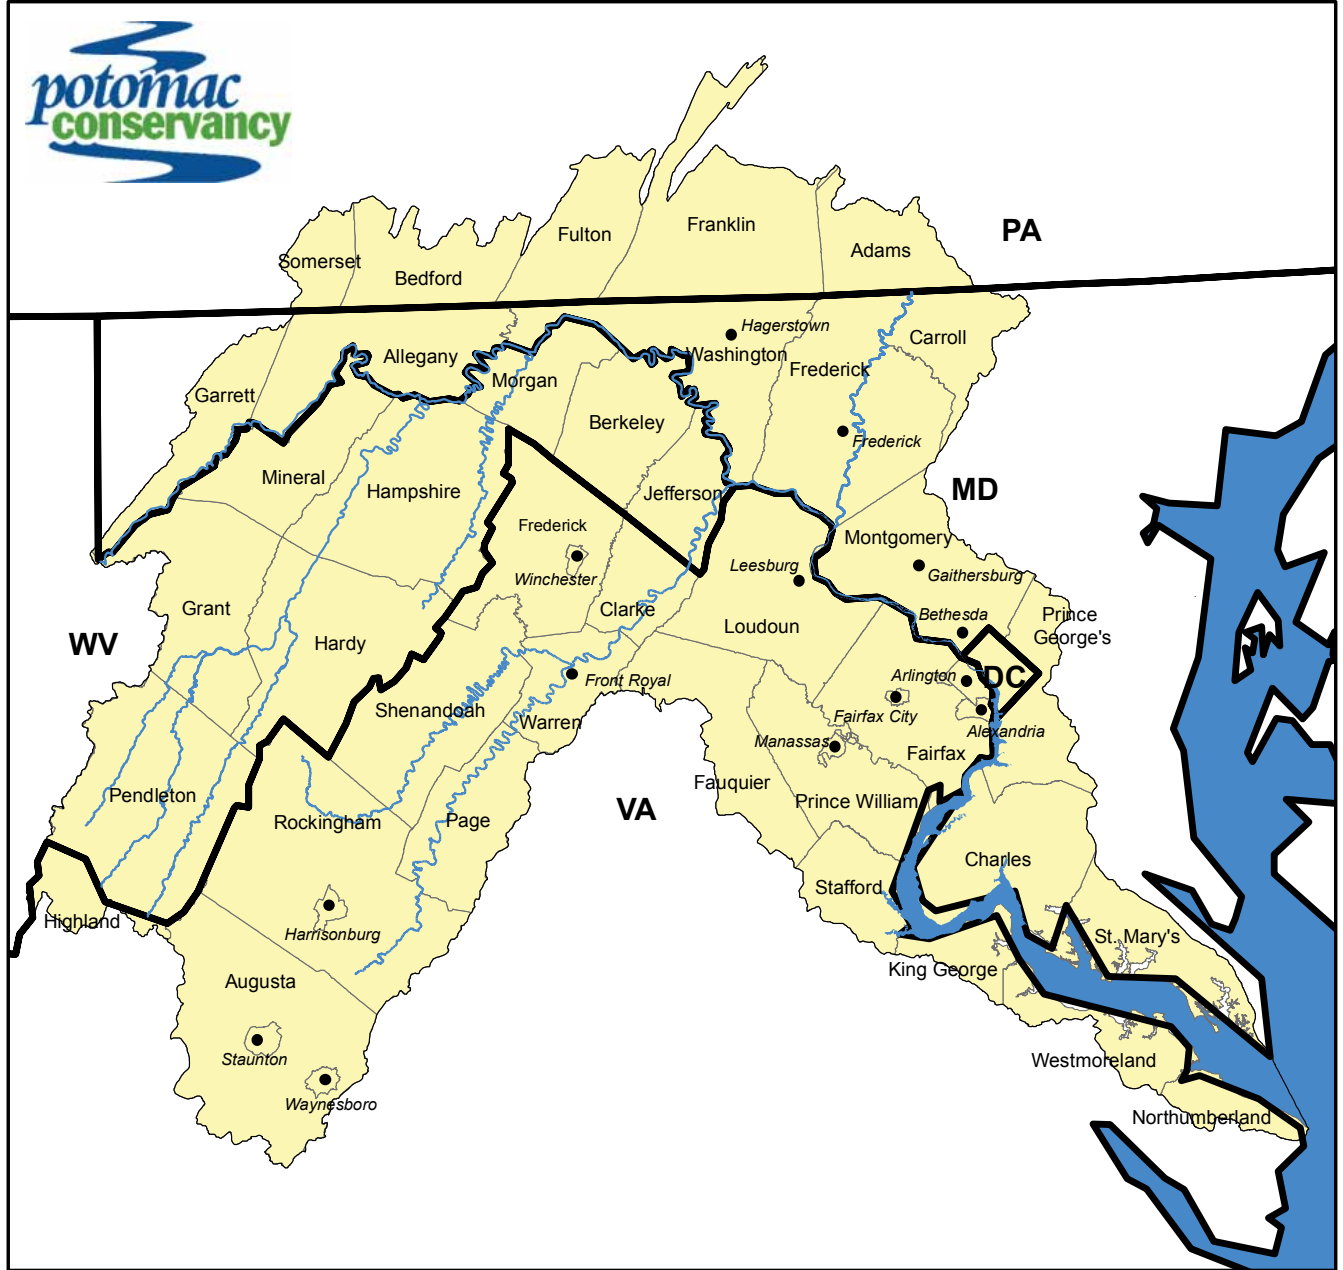

The Potomac River Watershed: County and State Boundaries

- major cities
- rivers
- ▭ state boundary
- ▭ Potomac River watershed

Map created by Potomac Conservancy Dec 13, 2007.