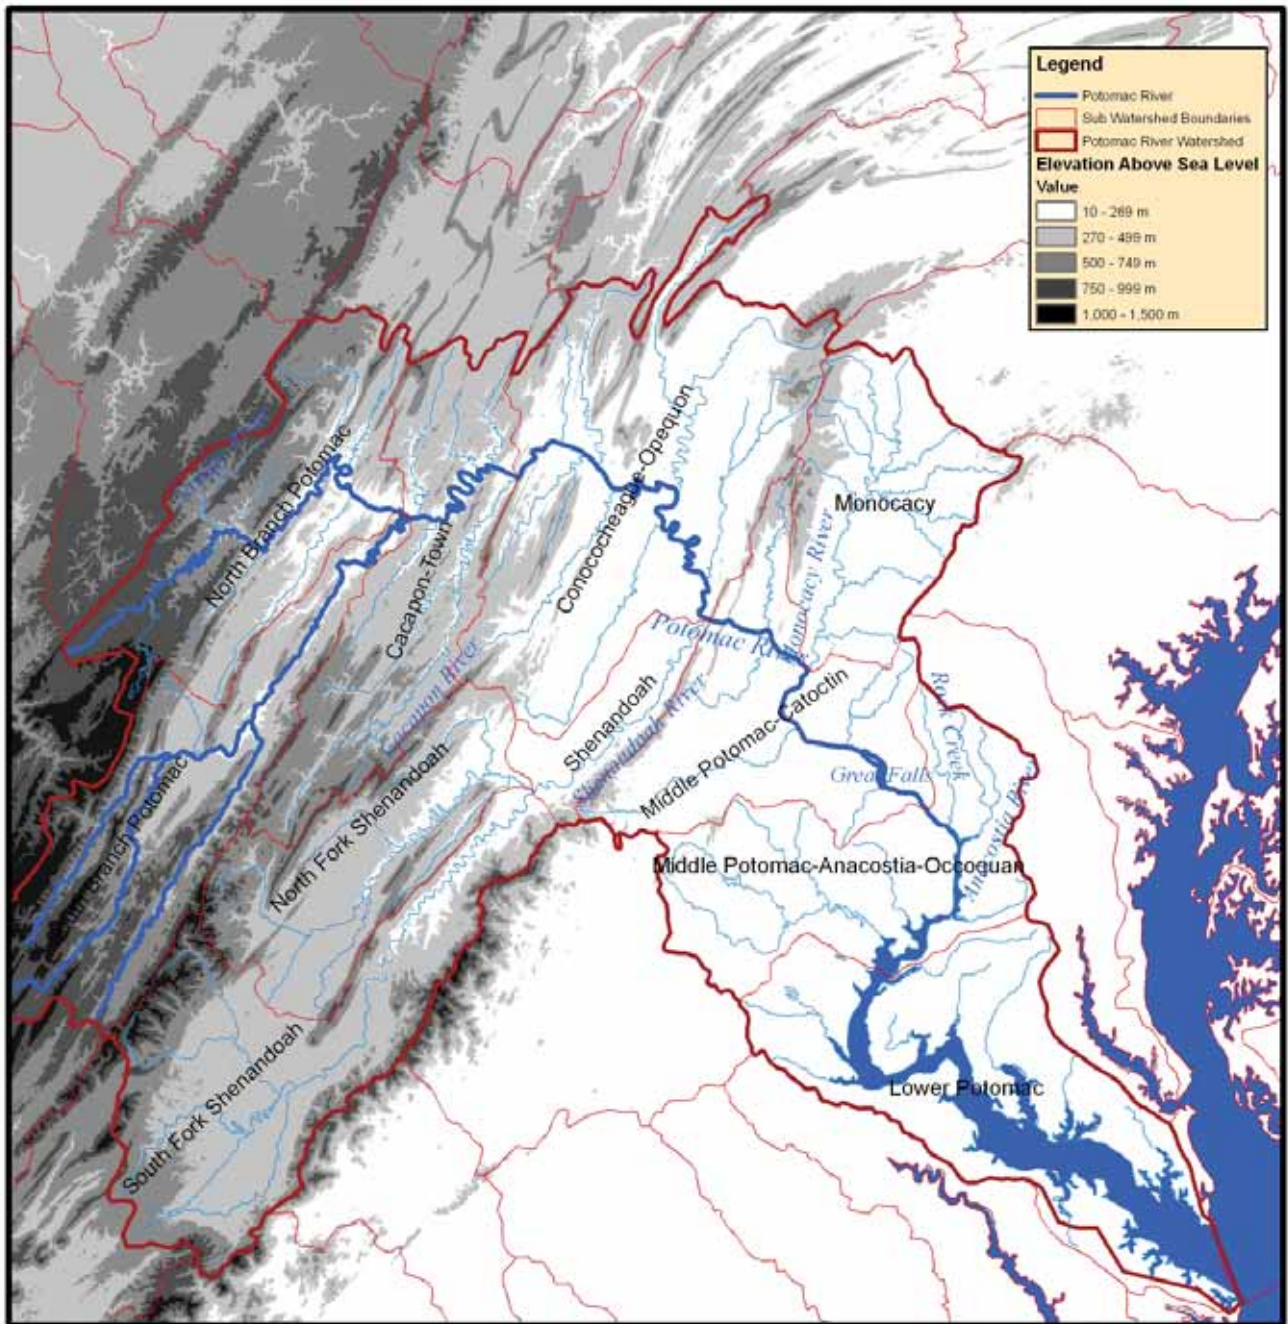

# Natural Boundaries of the Potomac River Watershed

0 5 10 20 30 40 Miles

1:1,500,000

Produced by Eliza Cava  
for Growing Native (c) 2007