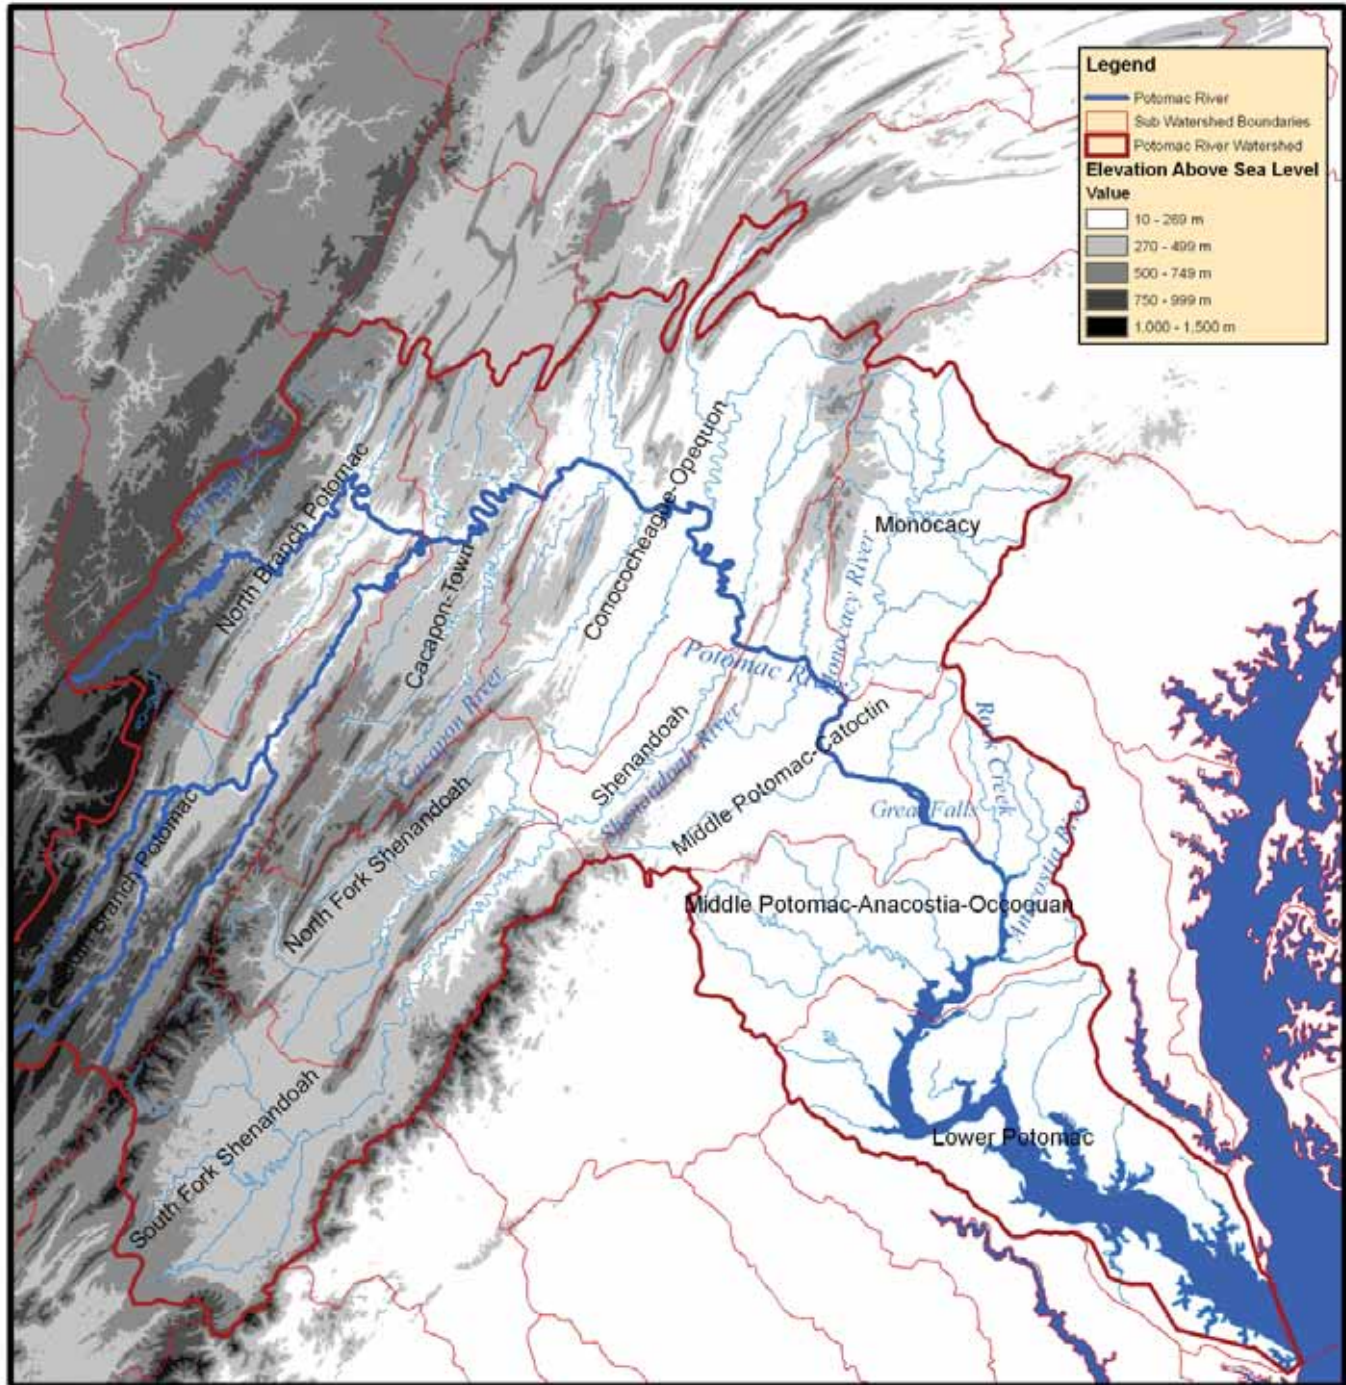

Natural Boundaries of the Potomac River Watershed

0 5 10 20 30 40 Miles

1:1,500,000

Produced by Eliza Cava
for Growing Native (c) 2007