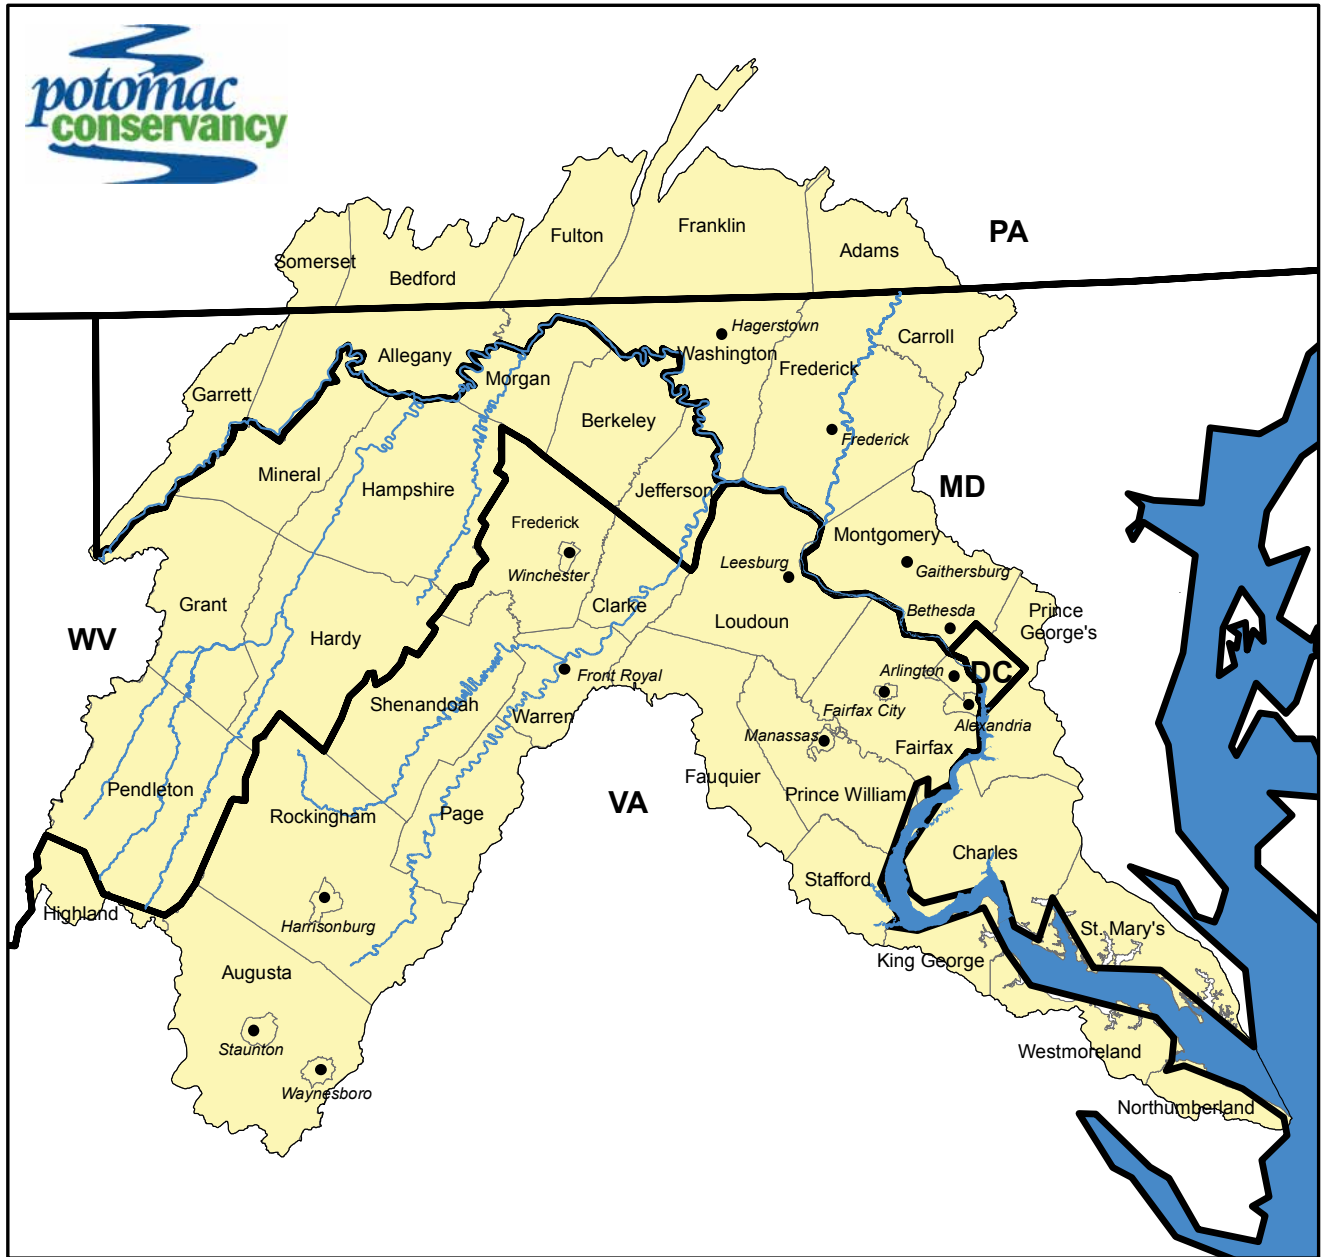

Potomac River Watershed County and State Boundaries

• major cities

— rivers

▭ state boundary

■ Potomac River watershed

Map created by Potomac Conservancy Dec 13, 2007.