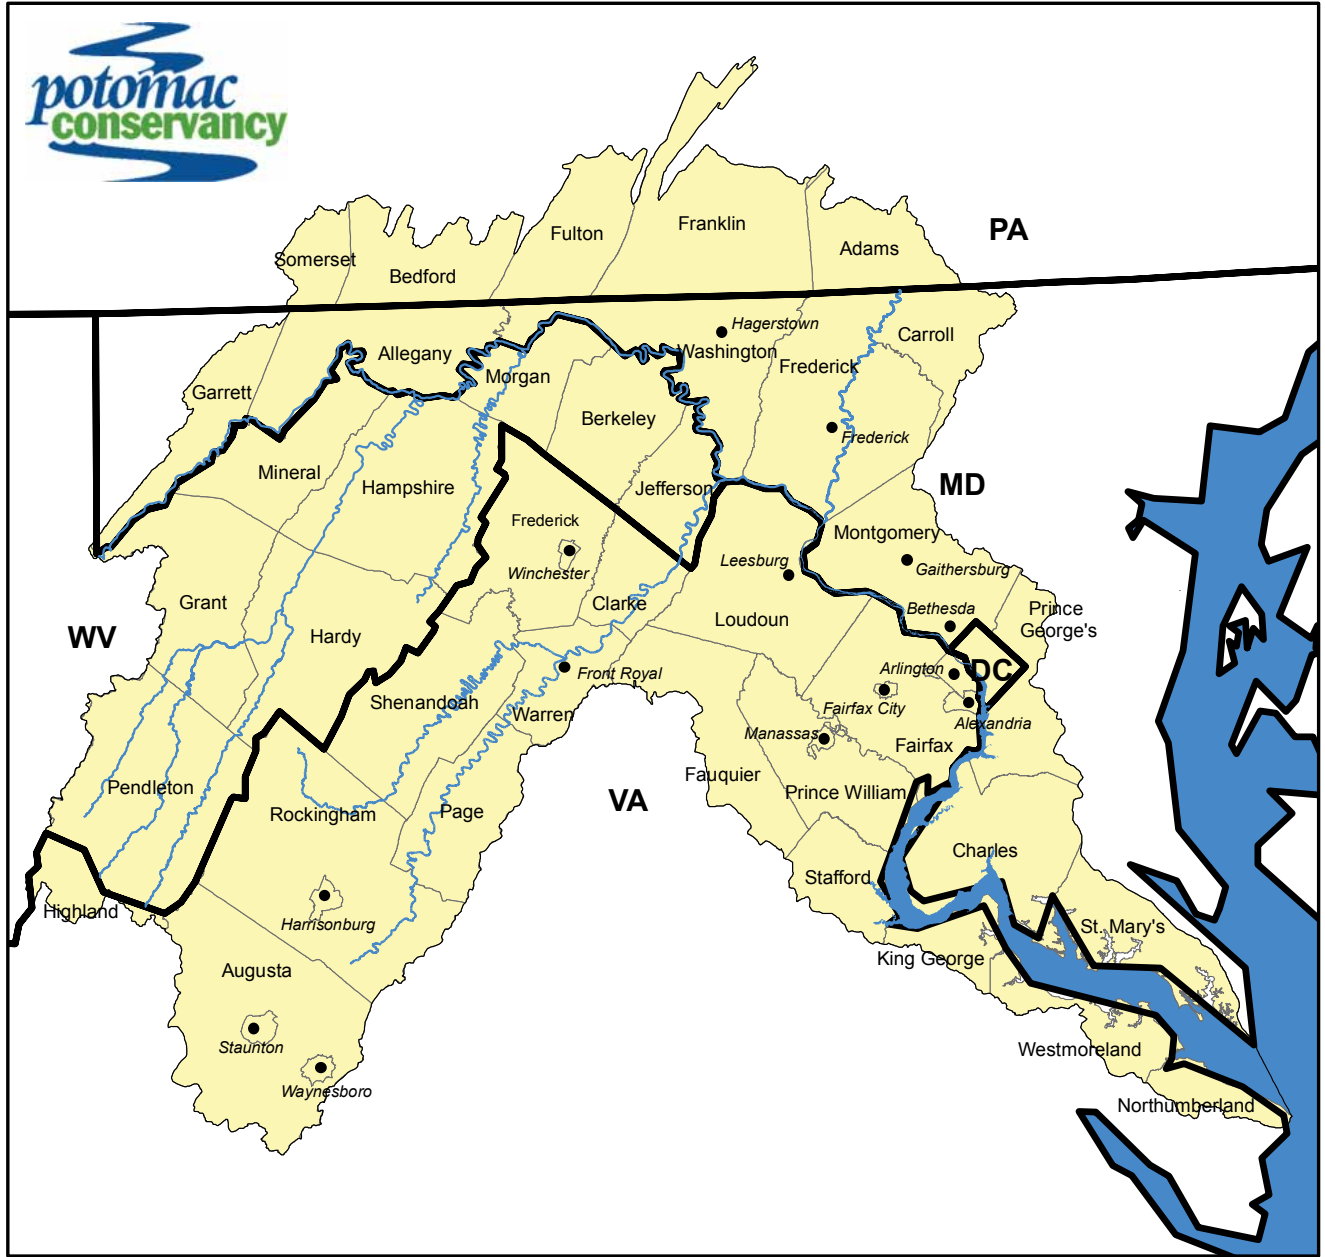

# Potomac River Watershed County and State Boundaries

- major cities
- rivers
- ▭ state boundary
- ▭ Potomac River watershed

Map created by Potomac Conservancy Dec 13, 2007.