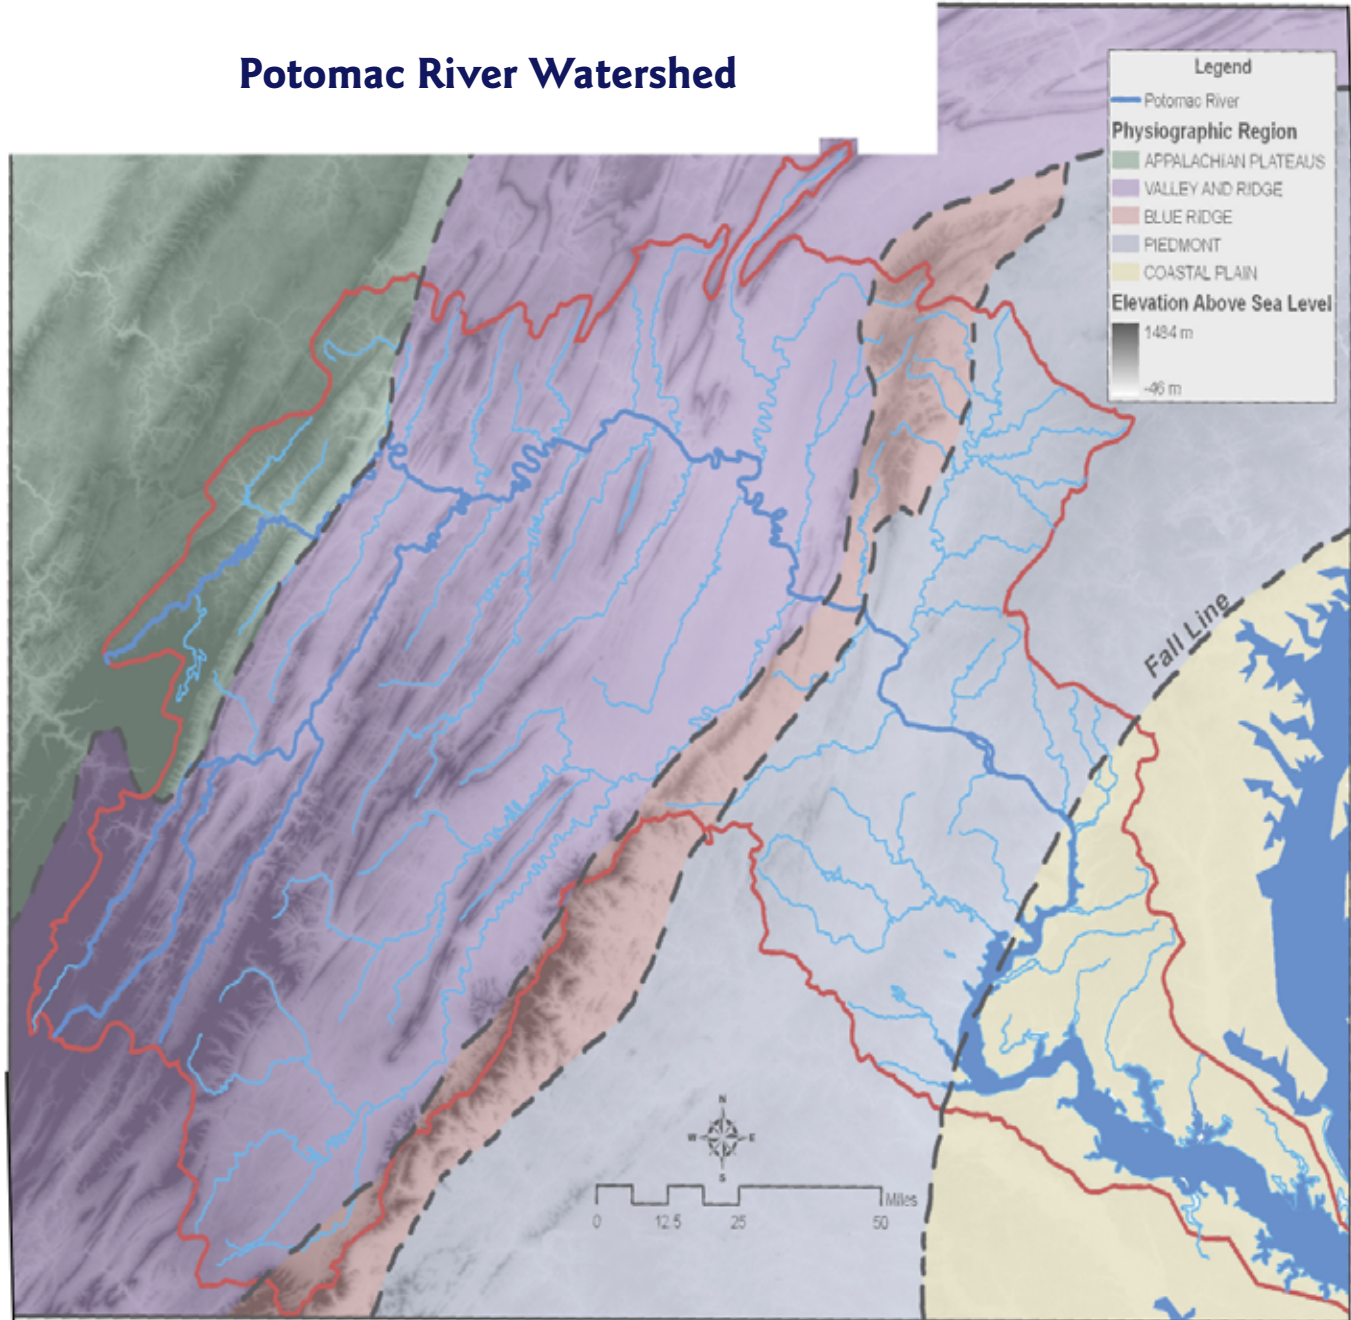

## Elevation and Physiographic Regions of the Potomac River Watershed

### Potomac River Watershed

Produced by Eliza Cava  
for *Growing Native* (c) 2007  
1:1,500,000